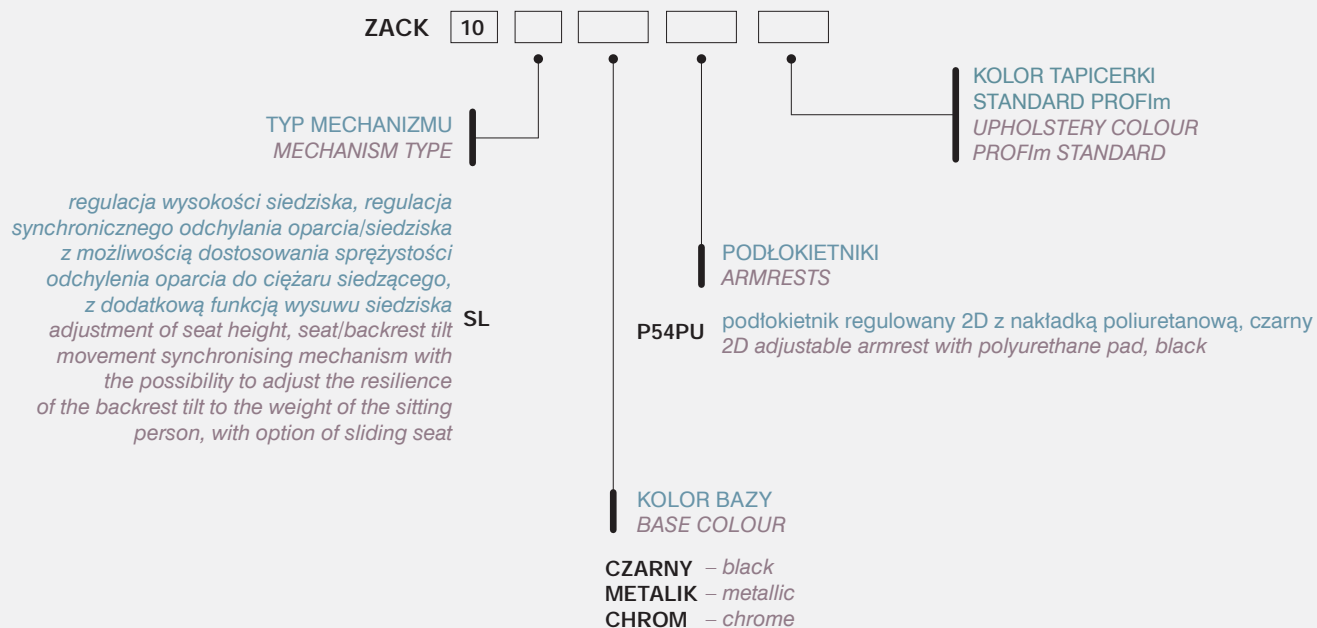

PLAYA

PRZY ZAMÓWIENIU PROSIMY STOSOWAĆ SYMBOLE WEDŁUG KODU:
PLEASE USE CODES AT ORDER: